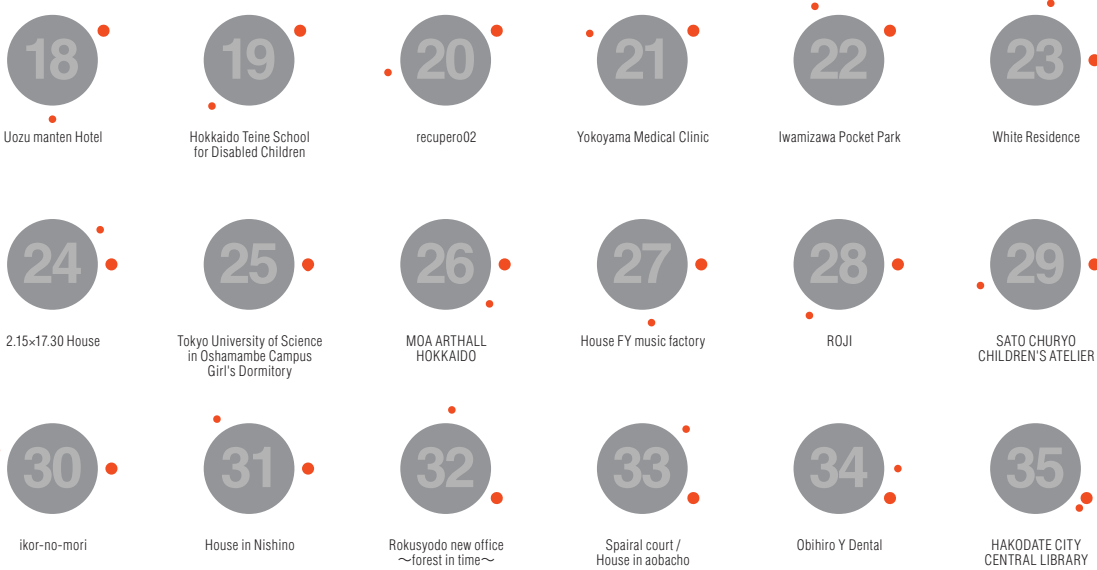

2nd stage

- 16:30 Close

1st stage

1.アツベツの森の家/Sa design office 2.ガーデン エコ ファクトリー/有ITAU設計工房 3.芒居/榊ナカヤマ・アーキテクト 4.オレセン・ノイエ/榊アカサカシンイチ
ロウアトリエ 5.2007~08 works/五十嵐淳建築設計 6.知床斜里複合駅舎/川人建築設計事務所・日本交通技術札幌支店 7.胡桃の木のあるローエネルギーハウ
ス/照井康穂建築設計事務所 8.愛国農場の家・5°/ヒココニシ設計事務所 9.円山のPASSAGE/戸島健二郎建築設計 10.029/office for design 11.高野
山真言宗 旭山寺「大師堂・弥勒堂・透廊・本坊と庭苑の造営」/榊宮部 12.CNHN/archi LAB. t+m 13.KWH/山之内建築研究所 14.札幌バプテスト教会/
榊アトリエブク 15.土別市立糸魚小学校/榊アトリエブク 16.黒松内町立黒松内中学校 エコ改修/榊アトリエブク 17.彩函/ミズタニテツヒロ建築設計

2nd stage

18.魚津マンテンホテル駅前/榊北海道日建設計 19.北海道手稲養護学校/榊北海道日建設計 20.レクーペロ02/NPO法人景観ネットワーク 21.横山内科クリ
ニック/榊アーブ建築研究所 22.岩見沢ポケットパーク/ワンダーアーキ建築設計事務所 23.White Residence/榊画工房 24.2.15x17.30の住宅/榊画工房
25.東京理科大学 長万部キャンパス 女子寮/榊竹中工務店北海道支店 26.MOAアートホール北海道/榊竹中工務店北海道支店 27.HOUSE FY 音楽工場/
ヒノデザインアソシエイツ 28.ROJI/灘本幸子建築設計事務所 29.佐藤忠良記念子どもアトリエ/榊アトリエアク 30.イコロの森/榊アトリエアク 31.西野の家/
アトリエサノ 32.六書堂新社屋「ときの杜~forest in time~」/スタジオ・シンフォニカ(有) 33.宮ヶ丘スバイラルコート/青葉町の家/榊遠藤建築アトリエ
34.帯広 Y歯科/榊遠藤建築アトリエ 35.函館市中央図書館/有佐田祐一建築設計研究所

第28回北海道建築作品発表会 2008.12.12 Fri 北海道立近代美術館 講堂

主催:社団法人日本建築学会北海道支部 共催:社団法人日本建築家協会北海道支部、社団法人北海道建築士会、社団法人北海道建築設計事務所協会 札幌市中央区北1条西17丁目 Tel. 011-644-6881

- 11:30 開場 • 11:45~12:15 作品紹介+質問募集 • 12:15 支部長あいさつ • 12:20~14:20 作品発表(第一部) • 14:30~16:30 作品発表(第二部)