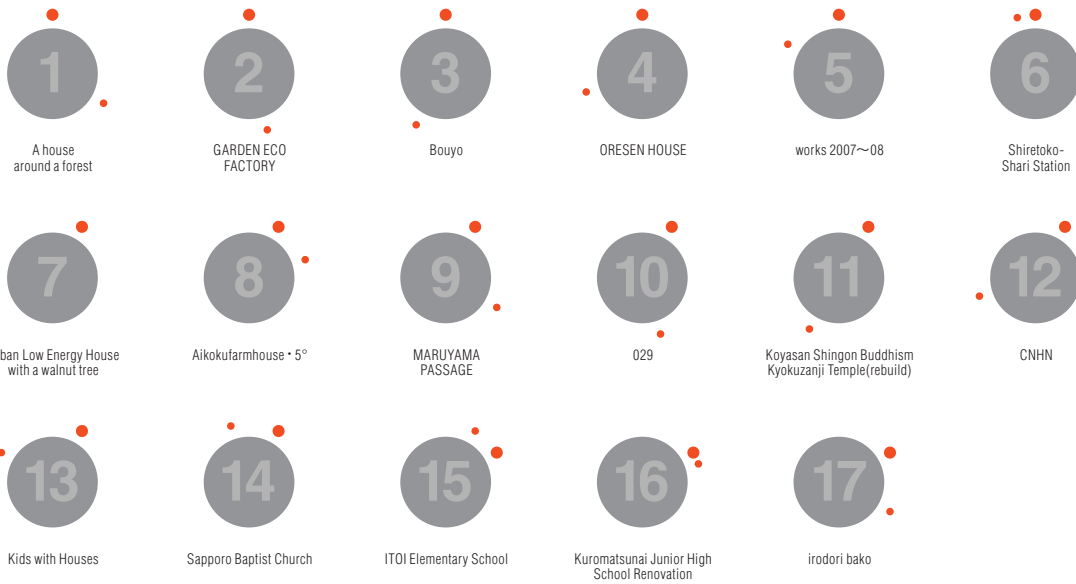

- 11:30 Start
- 11:45~12:15 Introduction of works + Audience Participation • 12:15 The chief of a branch greeting
- 12:20~14:20 Presentation (1st stage)

1st stage

- 14:20~14:30 Break
- 14:30~16:30 Presentation (2nd stage)