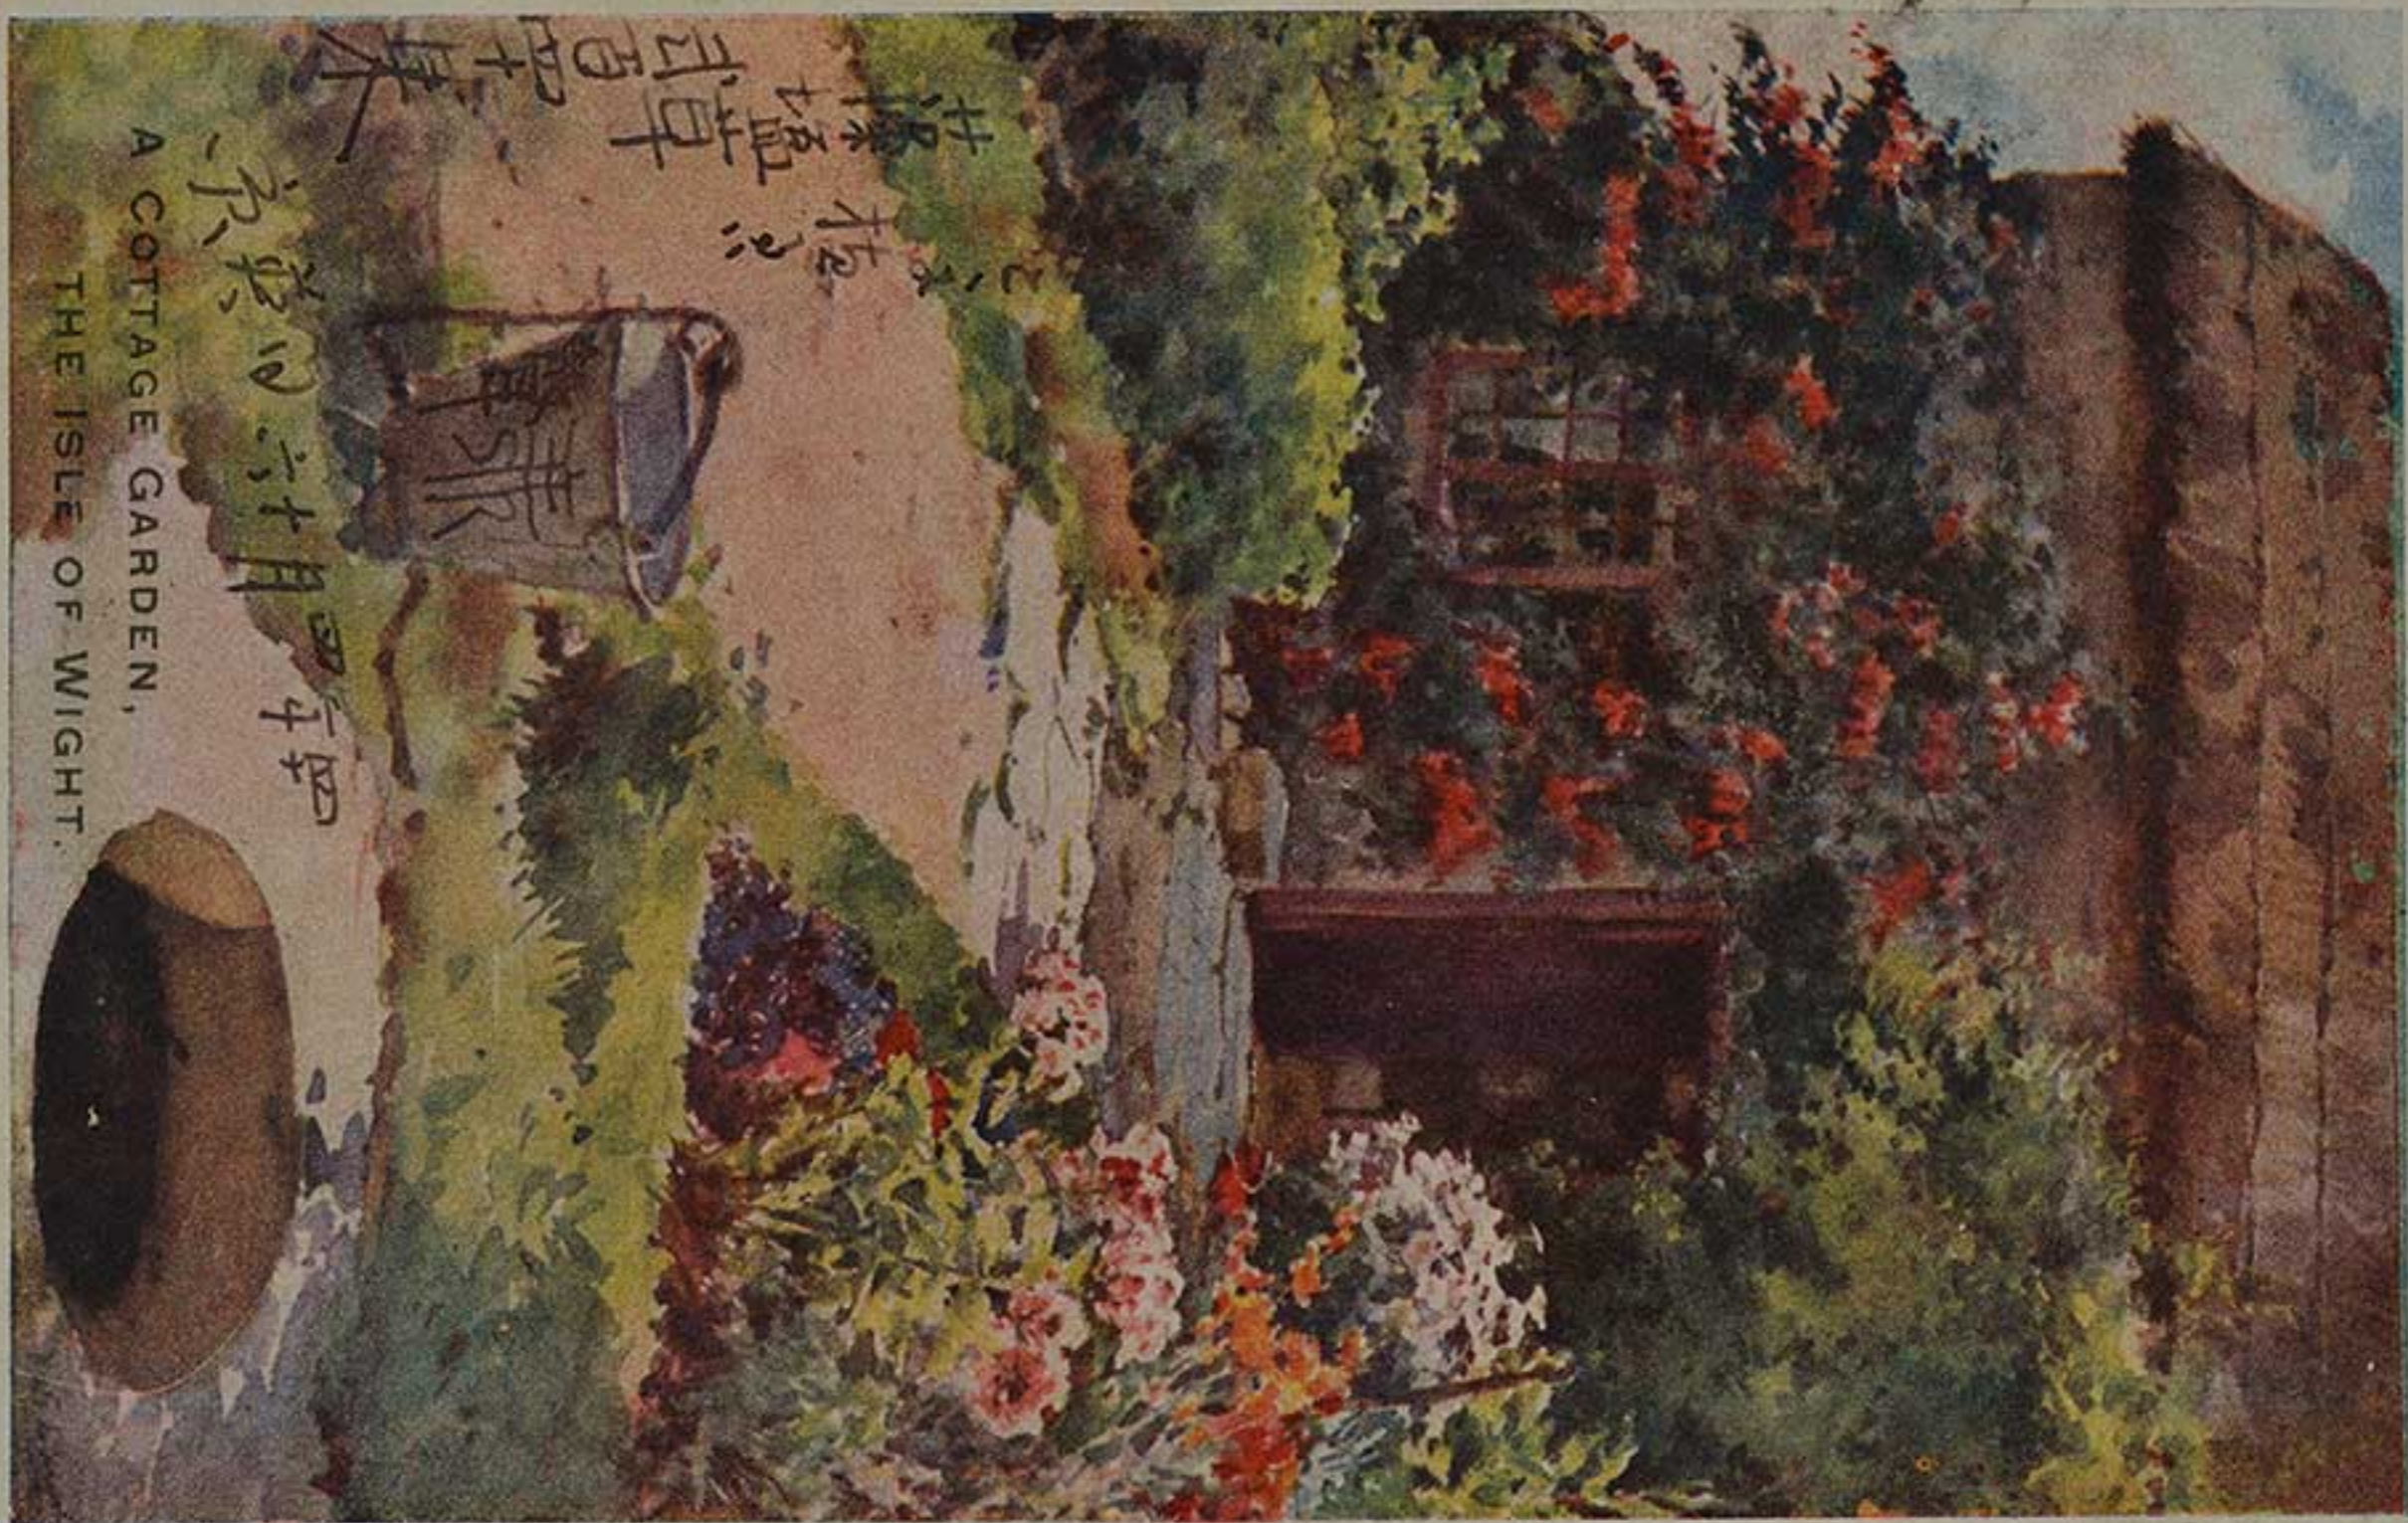

甘澤塩草
式百四集

之ハ板
板

新築回六十月四年

A COTTAGE GARDEN,
THE ISLE OF WIGHT.